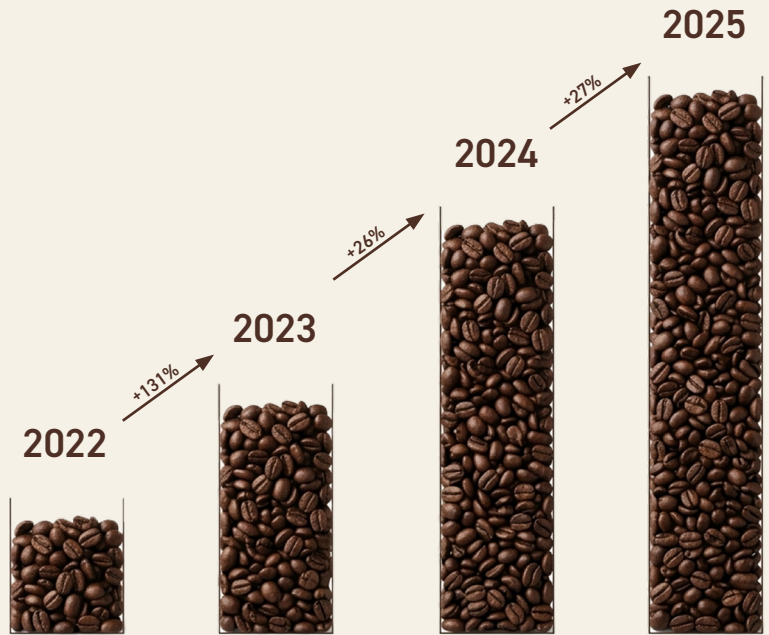

DRIVING GROWTH ACROSS RETAIL CHANNELS

CAFE FREI RETAIL NETSALES EXCEEDED 7 MILLION EUROS IN 2025

Our retail division shows dynamic growth: since 2022, we have achieved significant expansion year by year, and by 2025 our net revenue exceeded 7 million euros. This consistent and stable growth clearly reflects the strengthening market presence of *Cafe Frei's* packaged coffee products and their international expansion potential.

CAFE FREI SALES BY CHANNEL - CAFE FREI IS DISTRIBUTED IN 3114 RETAIL SHOPS IN HUNGARY

Cafe Frei products have a wide retail presence in Hungary, available in more than 3,000 stores, with the highest volume in hypermarkets, supermarkets, and discount chains.

CAFE FREI SALES BY CATEGORY - CAFE FREI HAS A LARGE FLAVOURED OFFER IN EACH COFFEE CATEGORY

Cafe Frei is present on the retail market with a well-balanced product portfolio: our capsule, whole bean, ground, and instant coffees all represent strong sales ratios. This broad category coverage provides a stable foundation for meeting diverse consumer needs and supports further growth in international markets.

OUR DYNAMIC RETAIL EXPANSION PUSHED NET SALES BEYOND €7M BY 2025

SPECIALISTS, E-COMMERCE 2,2%

TRADITIONAL TRADE
(COOP, CBA) 4%

HYPERMARKETS
(KIFLI.HU, AUCHAN, INTERSPAR, TESCO) 35,8%

DISCOUNTERS
(ALDI, LIDL, PENNY) 28,1%

SUPERMARKETS
INCL. DRUG CHAINS
(ECO FAMILY, SPAR, TESCO, CBA) 29,9%