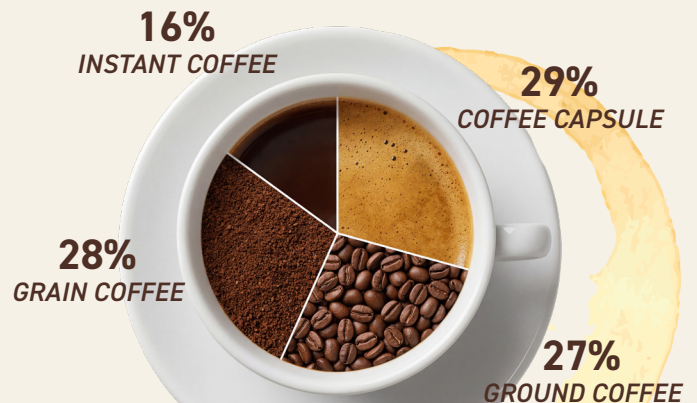

WIDE RETAIL PRESENCE ENSURES CAFÉ FREI AVAILABILITY IN OVER 3,000 STORES NATIONWIDE